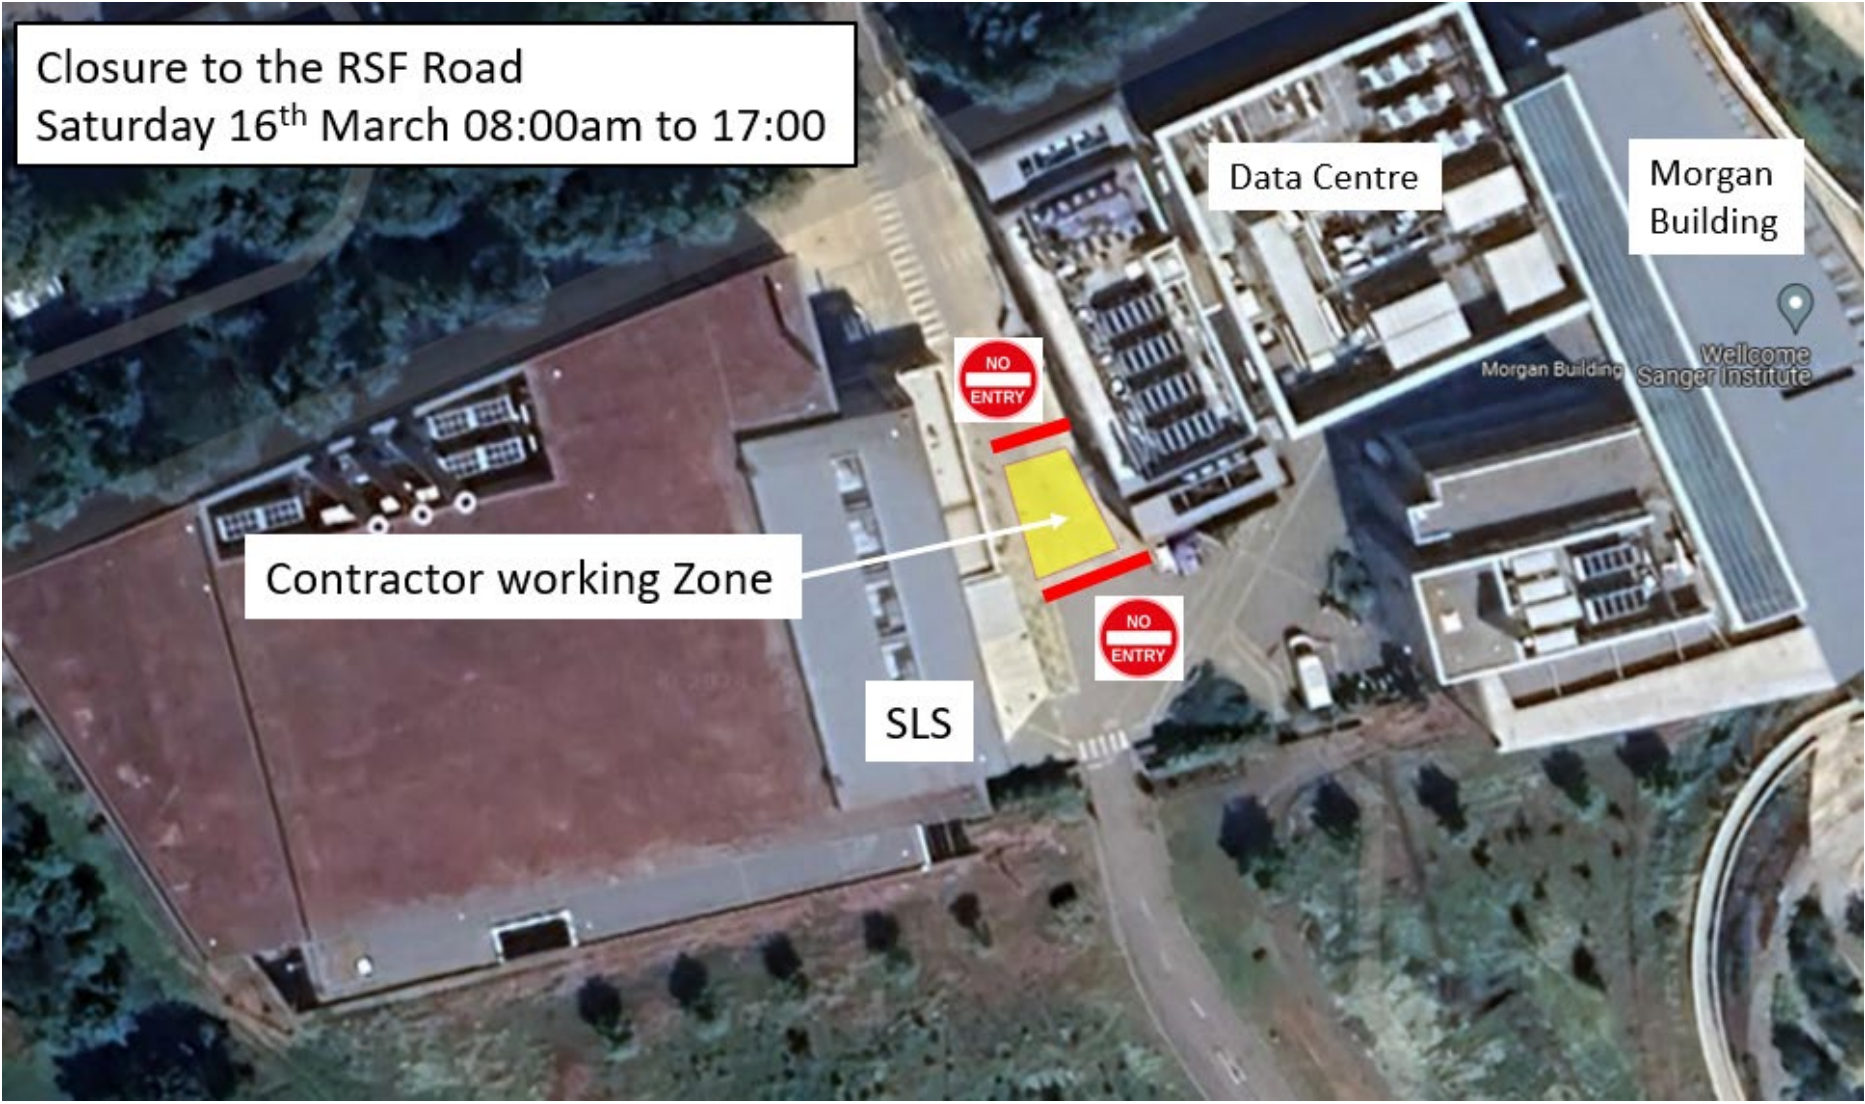

Closure to the RSF Road
Saturday 16th March 08:00am to 17:00

Data Centre

Morgan Building

Morgan Building
Wellcome Sanger Institute

Contractor working Zone

SLS